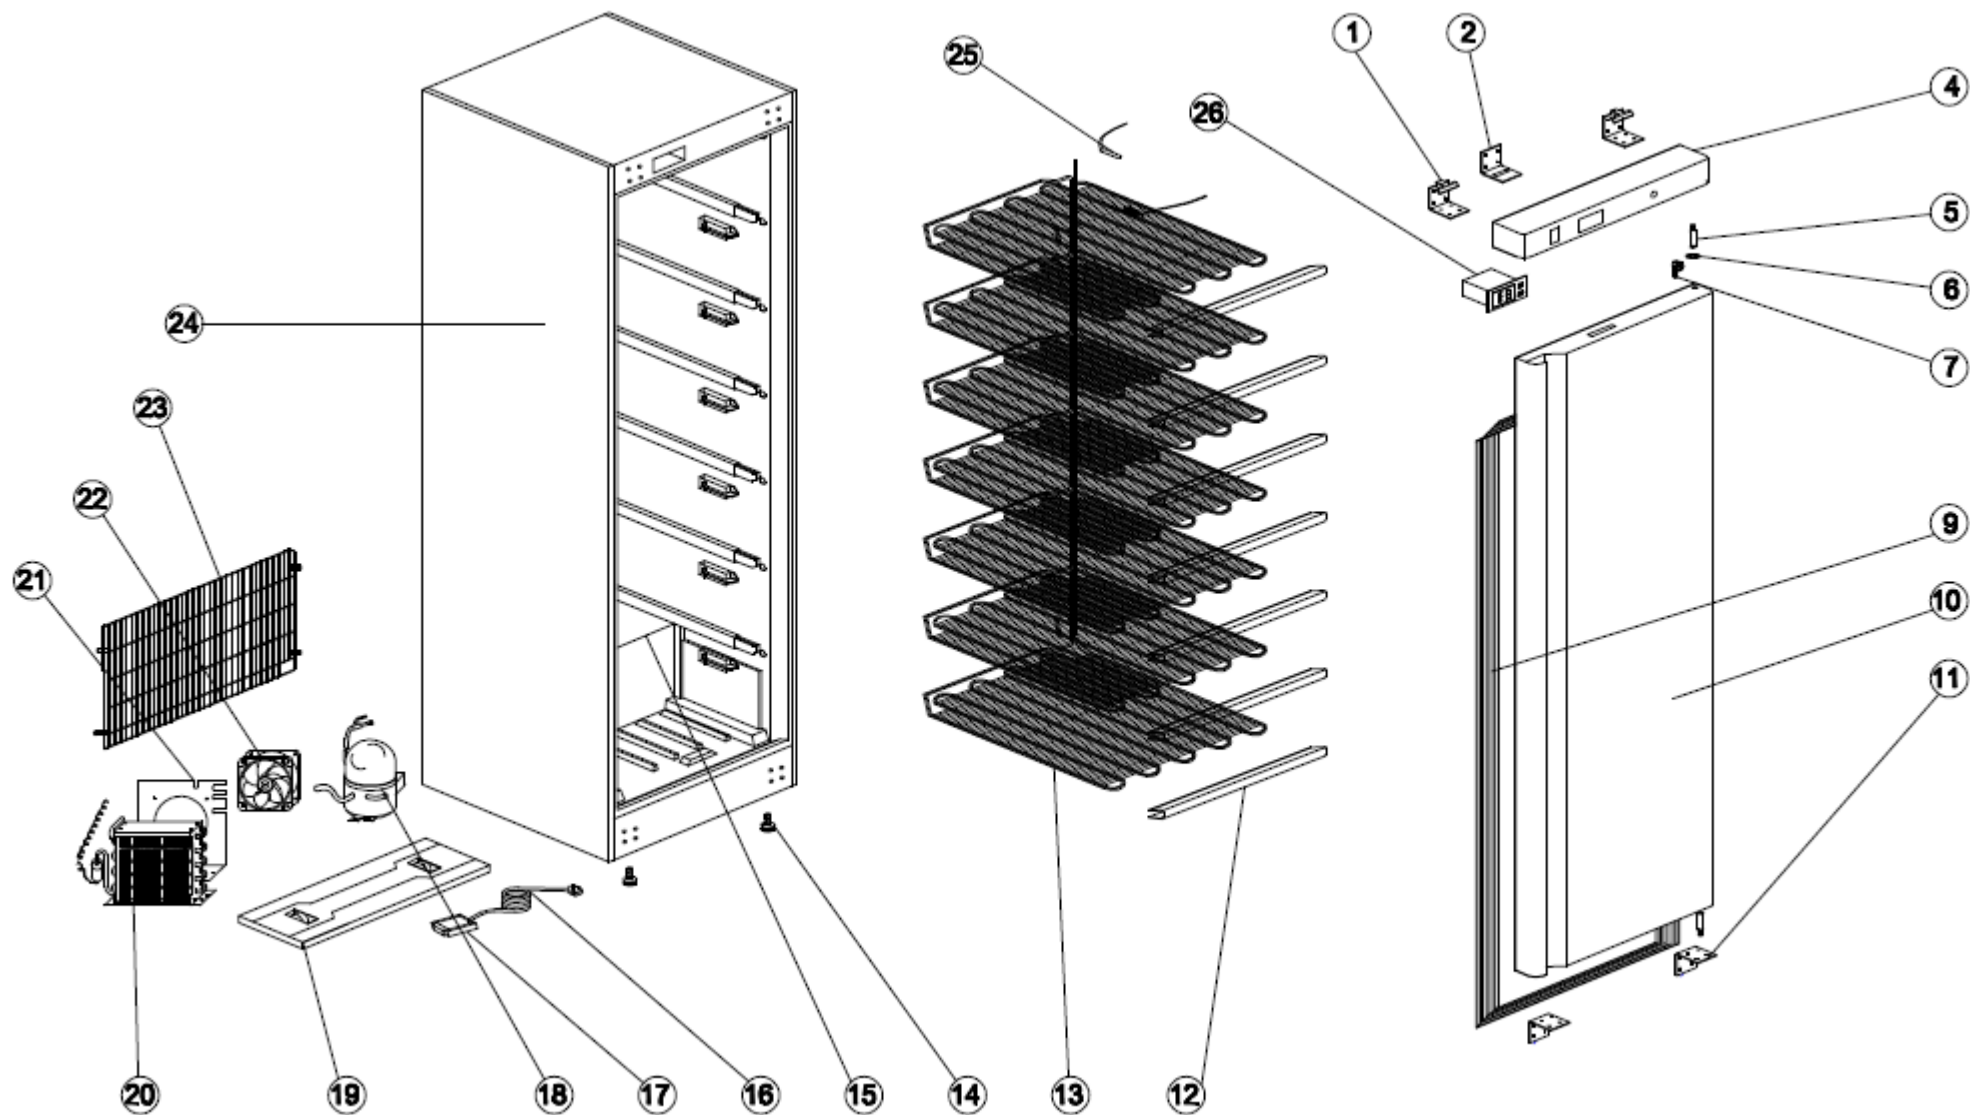

Exploded diagram and spare parts list

CD613

For machines with refrigerant R600a

[Click](#)

For machines with refrigerant R134a

[Click](#)

Machine	Explode	Code	Description
CD613 - Upright Freezer White - 365Ltr	1	AD037	Up Hinge
CD613 - Upright Freezer White - 365Ltr	2	AD029	Lock Hook
CD613 - Upright Freezer White - 365Ltr	4	AG190	Front Panel
CD613 - Upright Freezer White - 365Ltr	5	AD026	Hinge Axis
CD613 - Upright Freezer White - 365Ltr	6	AB354	Bushing
CD613 - Upright Freezer White - 365Ltr	7	AD028	Lock
CD613 - Upright Freezer White - 365Ltr	9	AD024	Gasket
CD613 - Upright Freezer White - 365Ltr	10		Door
CD613 - Upright Freezer White - 365Ltr	11	AD013	Down Hinge
CD613 - Upright Freezer White - 365Ltr	12	AD019	Evaporator Support
CD613 - Upright Freezer White - 365Ltr	13		Evaporator
CD613 - Upright Freezer White - 365Ltr	14	AF885	Feet (Set Of 4)
CD613 - Upright Freezer White - 365Ltr	15		Body
CD613 - Upright Freezer White - 365Ltr	16		Plug
CD613 - Upright Freezer White - 365Ltr	17	AA691	Junction Box
CD613 - Upright Freezer White - 365Ltr	18	AG014	Compressor (R600a)
CD613 - Upright Freezer White - 365Ltr	19	AD034	Unite Board
CD613 - Upright Freezer White - 365Ltr	20	AD201	Condenser
CD613 - Upright Freezer White - 365Ltr	21		Condenser Fan Support
CD613 - Upright Freezer White - 365Ltr	22	AB339	Condenser Fan
CD613 - Upright Freezer White - 365Ltr	23		Unite Room Grills
CD613 - Upright Freezer White - 365Ltr	24	AD015	Evaporator Fixer
CD613 - Upright Freezer White - 365Ltr	25	AC614	Sensor
CD613 - Upright Freezer White - 365Ltr	26	AB363	Thermostat