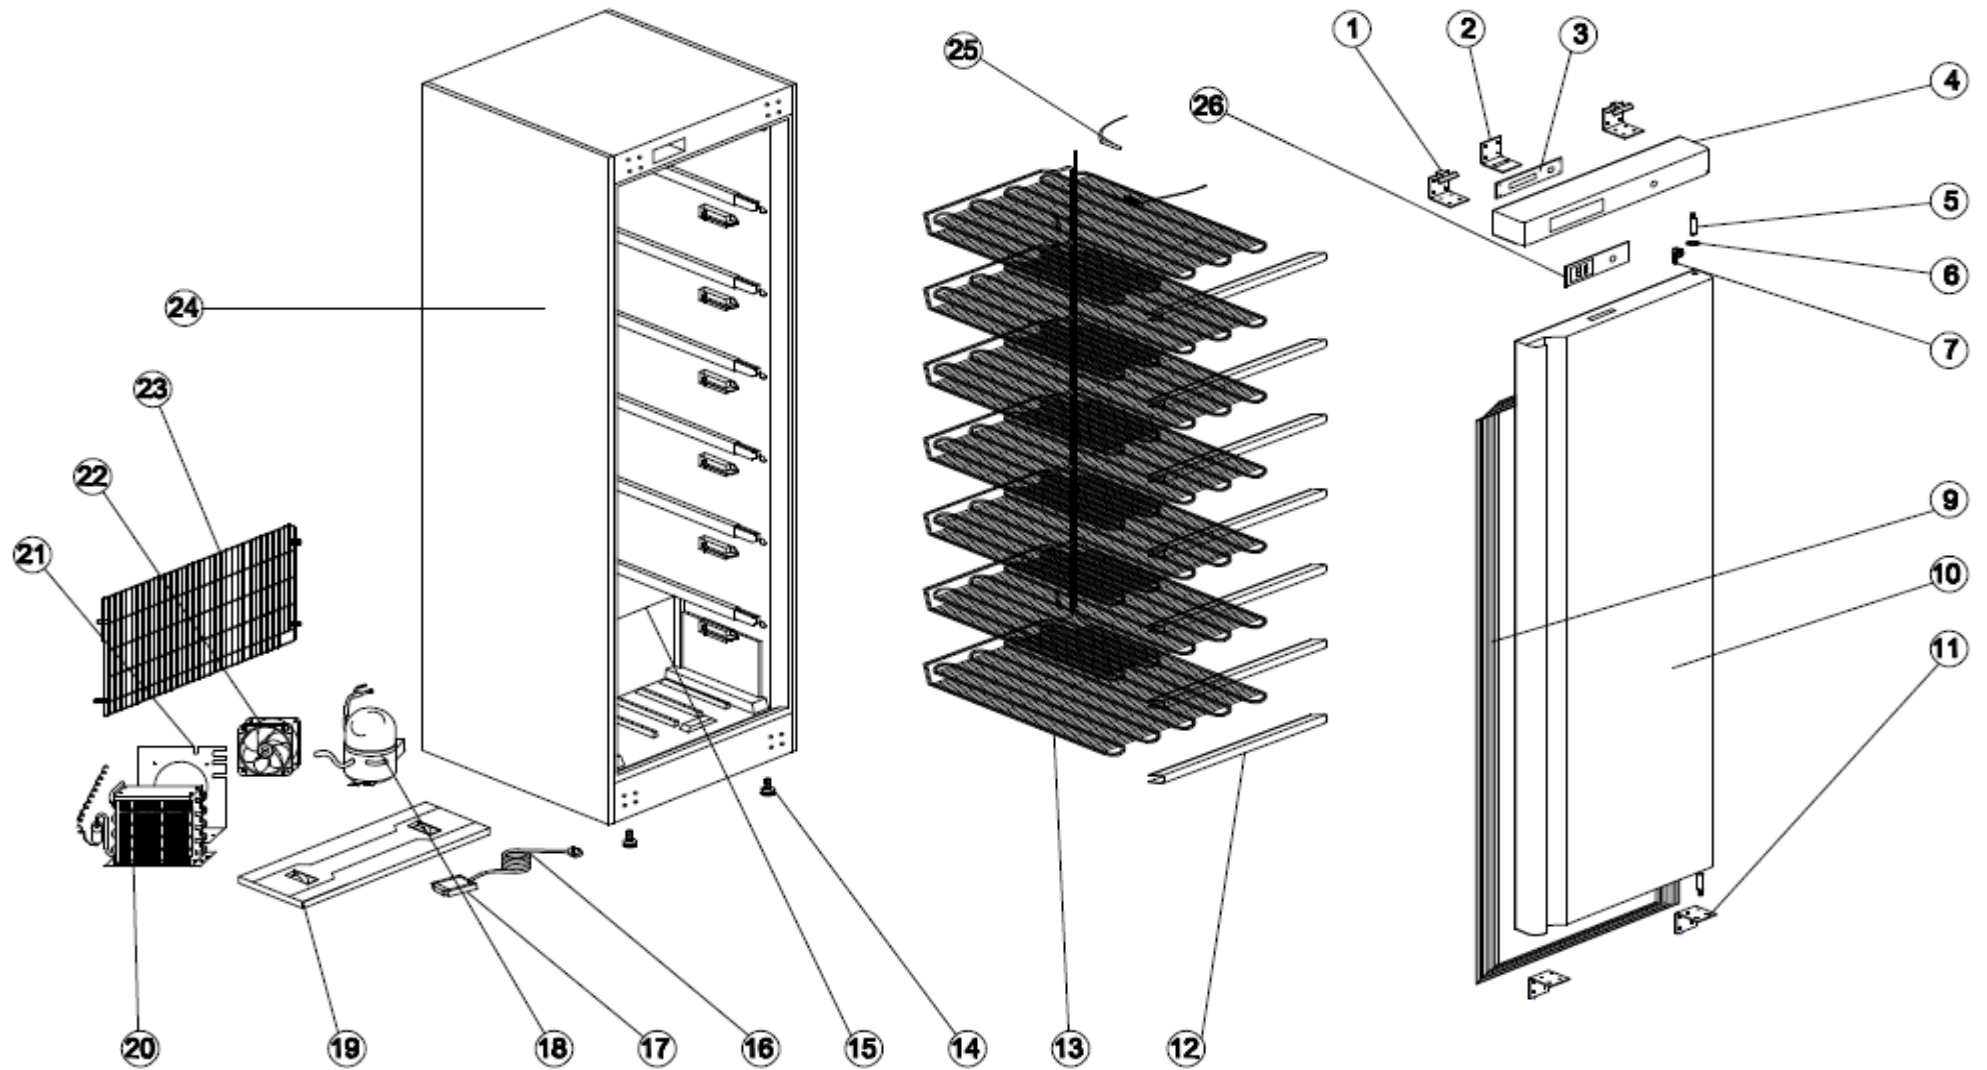

Exploded diagram and spare parts list

CD613

For machines with refrigerant R600a

[Click](#)

For machines with refrigerant R134a

[Click](#)

Machine	Explode	Code	Description
CD613 - Upright Freezer White - 365Ltr	1	AD037	Up Hinge
CD613 - Upright Freezer White - 365Ltr	2	AD029	Lock Hook
CD613 - Upright Freezer White - 365Ltr	4	AG190	Front Panel
CD613 - Upright Freezer White - 365Ltr	5	AD026	Hinge Axis
CD613 - Upright Freezer White - 365Ltr	6	AB354	Bushing
CD613 - Upright Freezer White - 365Ltr	7	AD028	Lock
CD613 - Upright Freezer White - 365Ltr	9	AD024	Gasket
CD613 - Upright Freezer White - 365Ltr	10		Door
CD613 - Upright Freezer White - 365Ltr	11	AD013	Down Hinge
CD613 - Upright Freezer White - 365Ltr	12	AD019	Evaporator Support
CD613 - Upright Freezer White - 365Ltr	13		Evaporator
CD613 - Upright Freezer White - 365Ltr	14	AF885	Feet (Set Of 4)
CD613 - Upright Freezer White - 365Ltr	15		Body
CD613 - Upright Freezer White - 365Ltr	16		Plug
CD613 - Upright Freezer White - 365Ltr	17	AA691	Junction Box
CD613 - Upright Freezer White - 365Ltr	18	AG014	Compressor (R600a)
CD613 - Upright Freezer White - 365Ltr	19	AD034	Unite Board
CD613 - Upright Freezer White - 365Ltr	20	AD201	Condenser
CD613 - Upright Freezer White - 365Ltr	21		Condenser Fan Support
CD613 - Upright Freezer White - 365Ltr	22	AB339	Condenser Fan
CD613 - Upright Freezer White - 365Ltr	23		Unite Room Grills
CD613 - Upright Freezer White - 365Ltr	24	AD015	Evaporator Fixer
CD613 - Upright Freezer White - 365Ltr	25	AC614	Sensor
CD613 - Upright Freezer White - 365Ltr	26	AB363	Thermostat